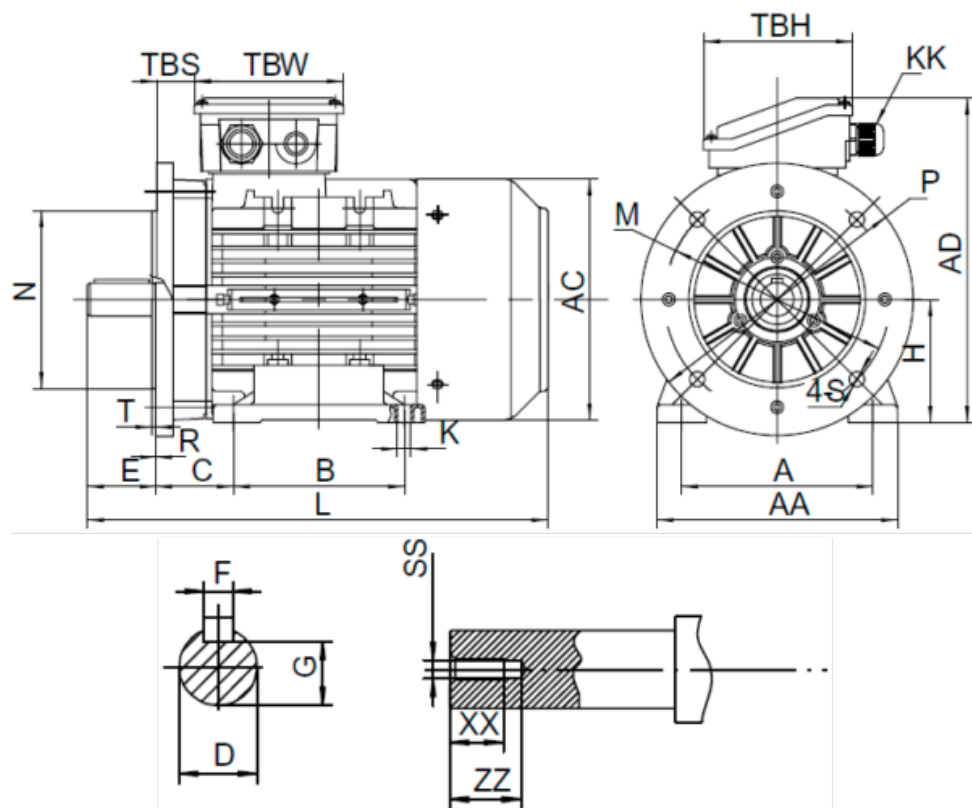

Data Sheet

Article number: 25160003761740

Description: Kleedrive T2A 801-6 0.37kw 900 rpm UL/CSA
3x230/400V 50HZ IP55 B35 PTO

Measures

A = 125	F = 6	TBW = 109
AA = 160	G = 15.5	XX = 16
AC = Ø157	H = 80	ZZ = 21
AD = 214	HD = 134	
B = 100	L = 277	
C = 50	SS = M6	
D = Ø19	TBH = 109	
E = 40	TBS = 26.5	